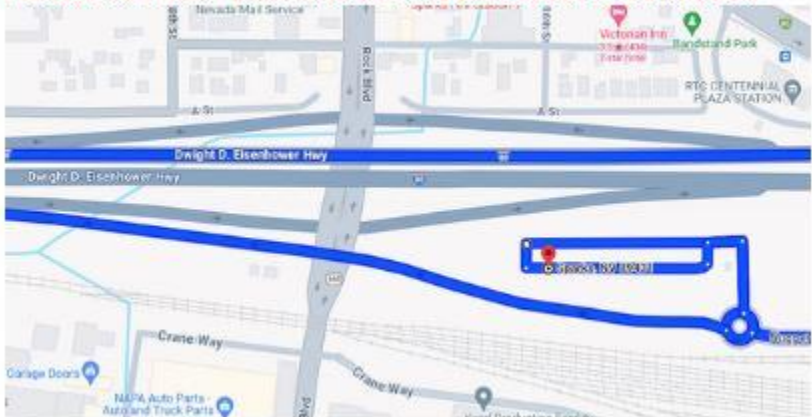

PARADE ROUTE – SLOW DOWN / MOVE OVER 10/19/2024

PARADE START ROUTE - NUGGET CASINO WEST PARKING LOT

MOGUL TURN AROUND - EXIT #7 - I80 W/B

PARADE RETURN - EXIT NUGGET AVENUE WEST PARKING LOT

PARADE OVERVIEW