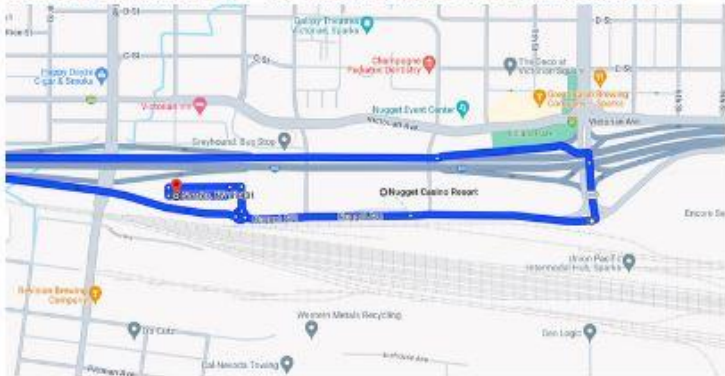

PARADE ROUTE – SLOW DOWN / MOVE OVER 10/19/2024

PARADE START ROUTE - NUGGET CASINO WEST PARKING LOT

MOGUL TURN AROUND - EXIT #7 - I80 W/B

PARADE RETURN - EXIT NUGGET AVENUE WEST PARKING LOT

PARADE OVERVIEW