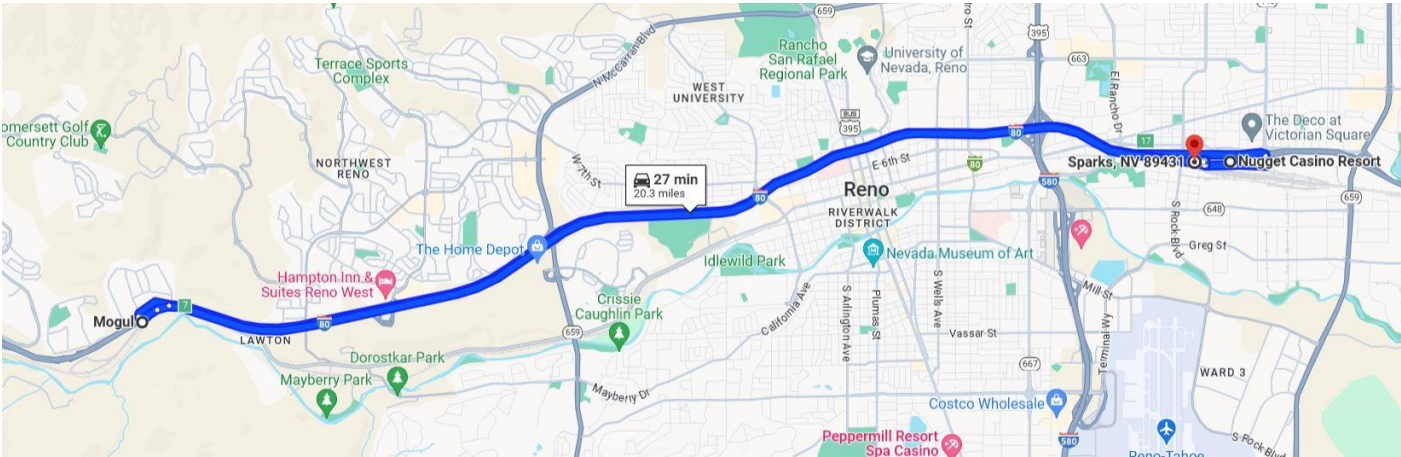

PARADE ROUTE – SLOW DOWN / MOVE OVER 10/19/2024

PARADE START ROUTE - NUGGET CASINO WEST PARKING LOT

MOGUL TURN AROUND - EXIT #7 - I80 W/B

PARADE RETURN - EXIT NUGGET AVENUE WEST PARKING LOT

PARADE OVERVIEW